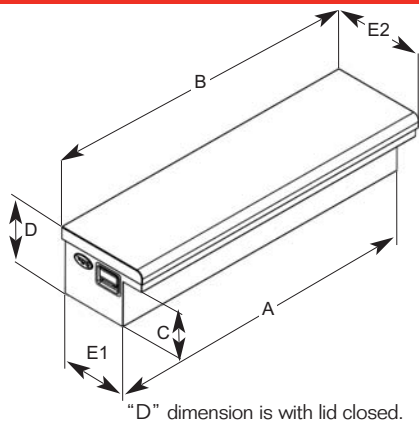

**Commercial Grade
Truck Equipment**

**LIFETIME
WARRANTY**

LOW PROFILE WIDE SIDE TRUCK BOXES

ULTIMATE VISIBILITY WITH MAXIMUM STORAGE

Low Profile Side Truck Box Specifications

	A	B	C	D	E1 - E2	Approximate Weight (lbs.)	Application
Model	Length	Overall Length	Mount Height	Overall Depth	Width		
STEEL							
43SLPW	43"	43 3/4"	8 3/4"	13"	13" - 18"	99	All Pickups
48SLPW	48"	48 3/4"	8 3/4"	13"	13" - 18"	109	All Pickups
61SLPW	61"	61 3/4"	8 3/4"	13"	13" - 18"	129	All Pickups
65SLPW	65"	65 3/4"	8 3/4"	13"	13" - 18"	134	All Pickups
ALUMINUM							
43SLPWA	43"	44 1/8"	8 3/4"	13 1/8"	13" - 18 3/8"	48	All Pickups
48SLPWA	48"	49 1/8"	8 3/4"	13 1/8"	13" - 18 3/8"	54	All Pickups
61SLPWA	61"	62 1/8"	8 3/4"	13 1/8"	13" - 18 3/8"	65	All Pickups
65SLPWA	65"	66 1/8"	8 3/4"	13 1/8"	13" - 18 3/8"	70	All Pickups